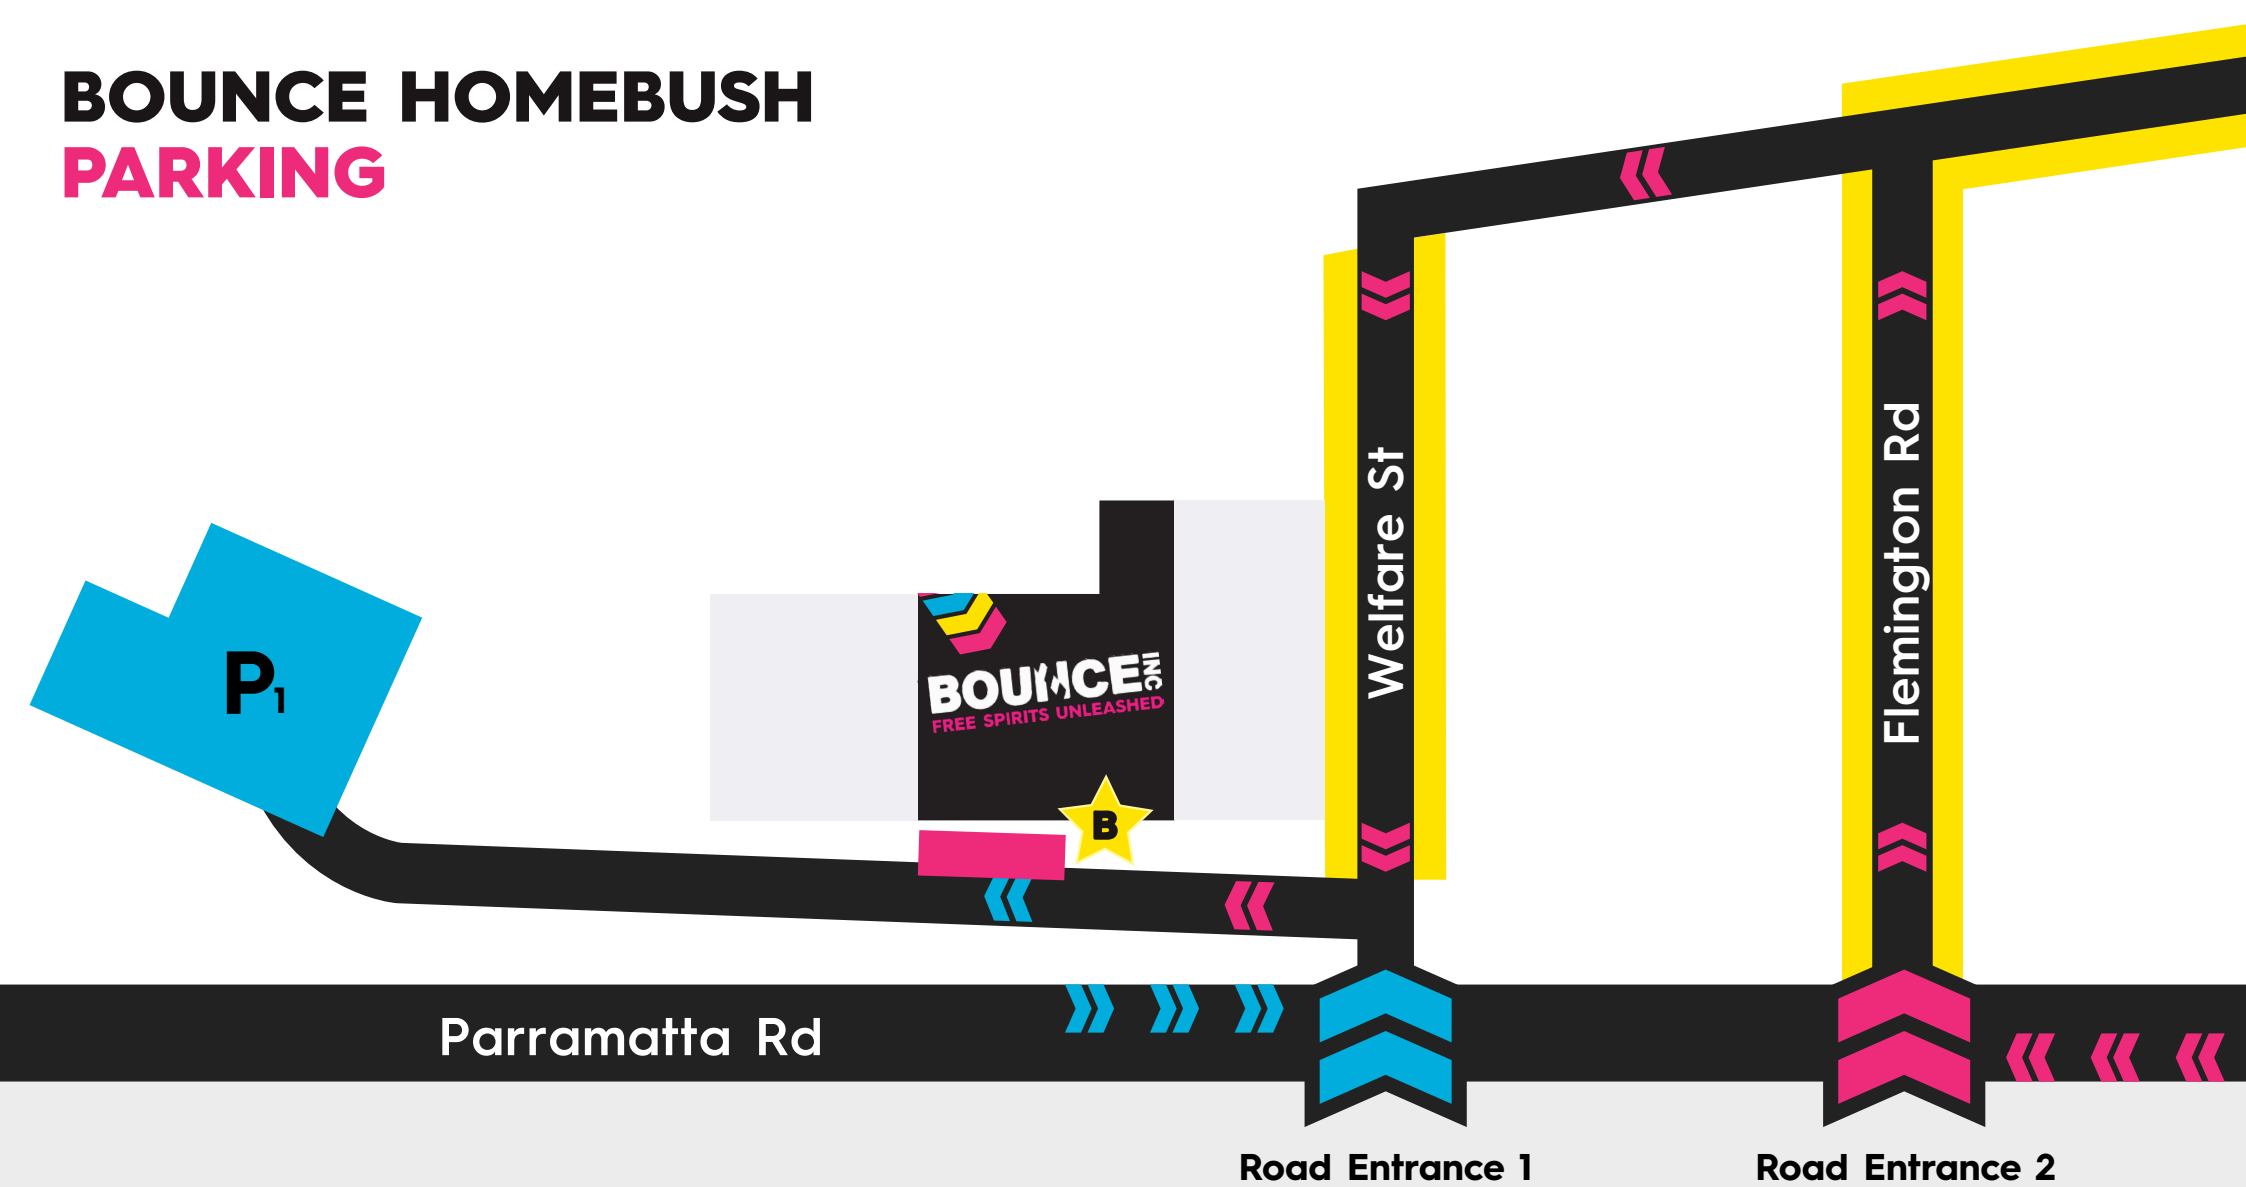

BOUNCE HOME BUSH PARKING

P₁ **PRIORITY 1**
Rear Car Park

Please enter the Homebush Logistics Centre via the Welfare Street entrance. Drive past BOUNCE to find ample car spaces.

P₂ **PRIORITY 2**
Venue parking

Limited BOUNCE parking is located at the front of the venue. Please check signage for allocated BOUNCE spaces on weekdays to avoid issues.

P₃ **PRIORITY 3**
Street parking

Welfare Street and Flemington Street have ample car spaces, and it's only a short walk to BOUNCE. Please check local street signage to comply.

B **BOUNCE Front Door Entrance**